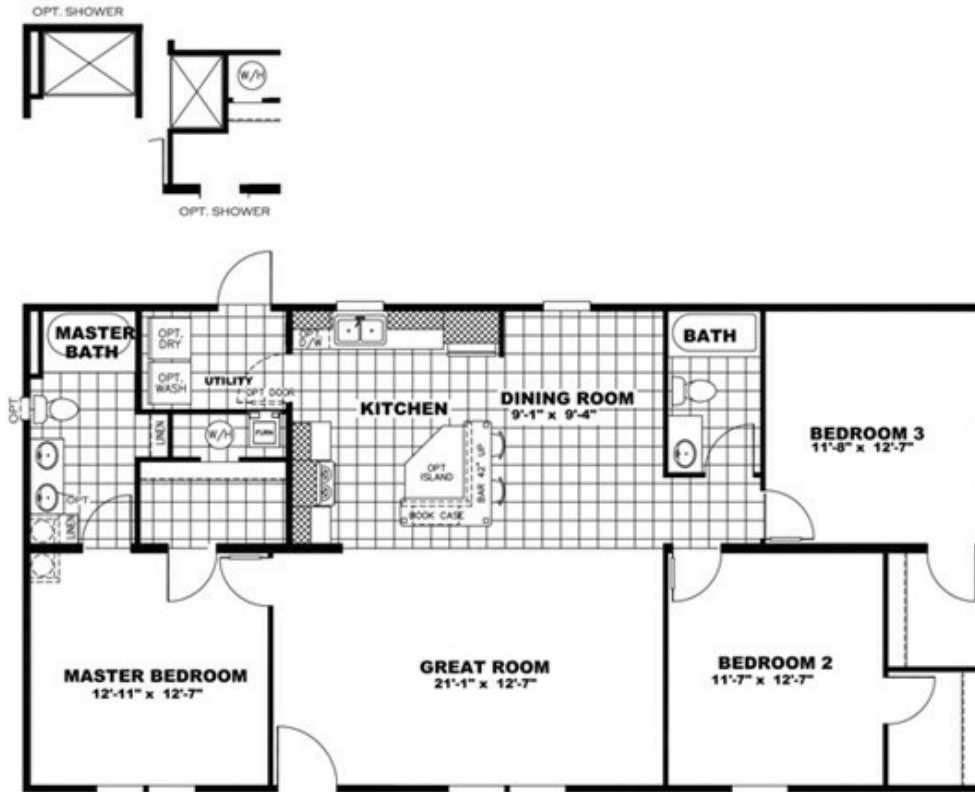

# THE FLORIDIAN

**THE FLORIDIAN** Floor plan number: WHC021723GAAB  
3 beds • 2 baths • 1456 sq.ft. • 28' width • 52' depth

Our home building facilities invest in continuous product and process improvements. Plans, dimensions, features, materials, specifications and availability are subject to change without notice or obligation. Renderings and floor plans are representative likenesses of our homes and may differ from the actual homes. We invite you to tour a Home Center near you and inspect the highest value in quality housing available or call (843) 538-2204 to speak with a Home Consultant. Copyright 2017, CMH. All rights reserved.