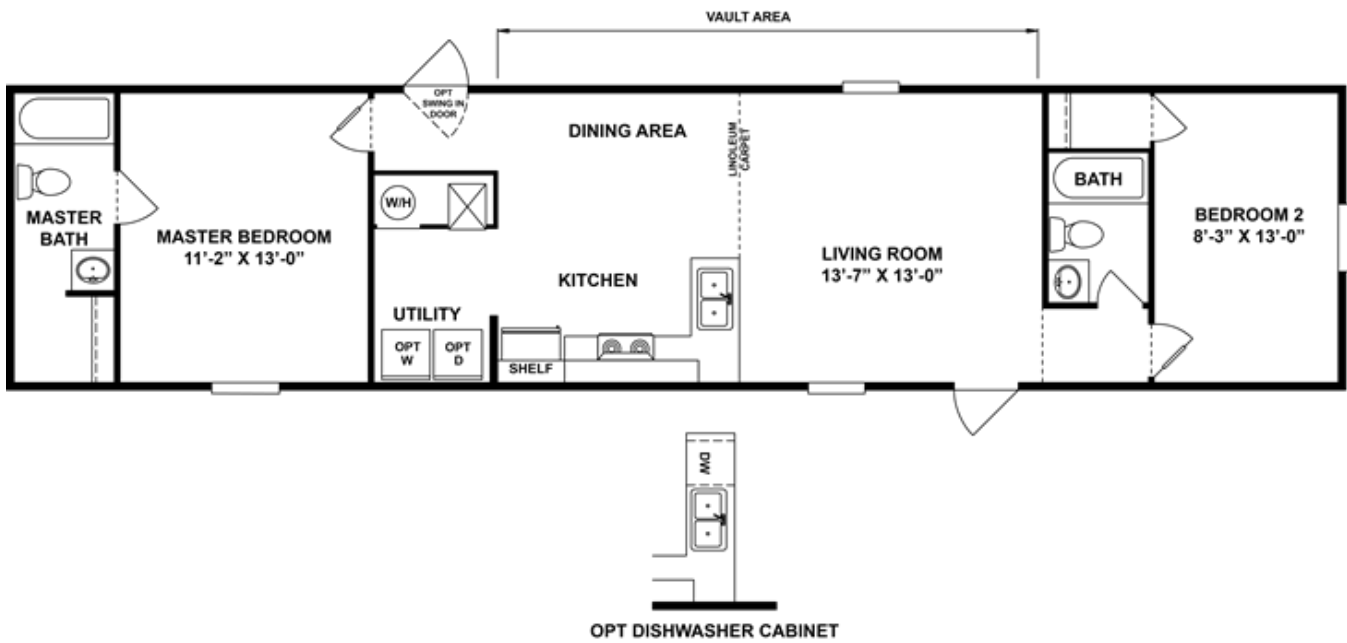

DELIGHT

DELIGHT Floor plan number: CWP035296TN

2 beds • 2 baths • 840 sq.ft. • 14' width • 60' depth

Our home building facilities invest in continuous product and process improvements. Plans, dimensions, features, materials, specifications and availability are subject to change without notice or obligation. Renderings and floor plans are representative likenesses of our homes and may differ from the actual homes. We invite you to tour a Home Center near you and inspect the highest value in quality housing available or call (843) 538-2204 to speak with a Home Consultant. Copyright 2017, CMH. All rights reserved.