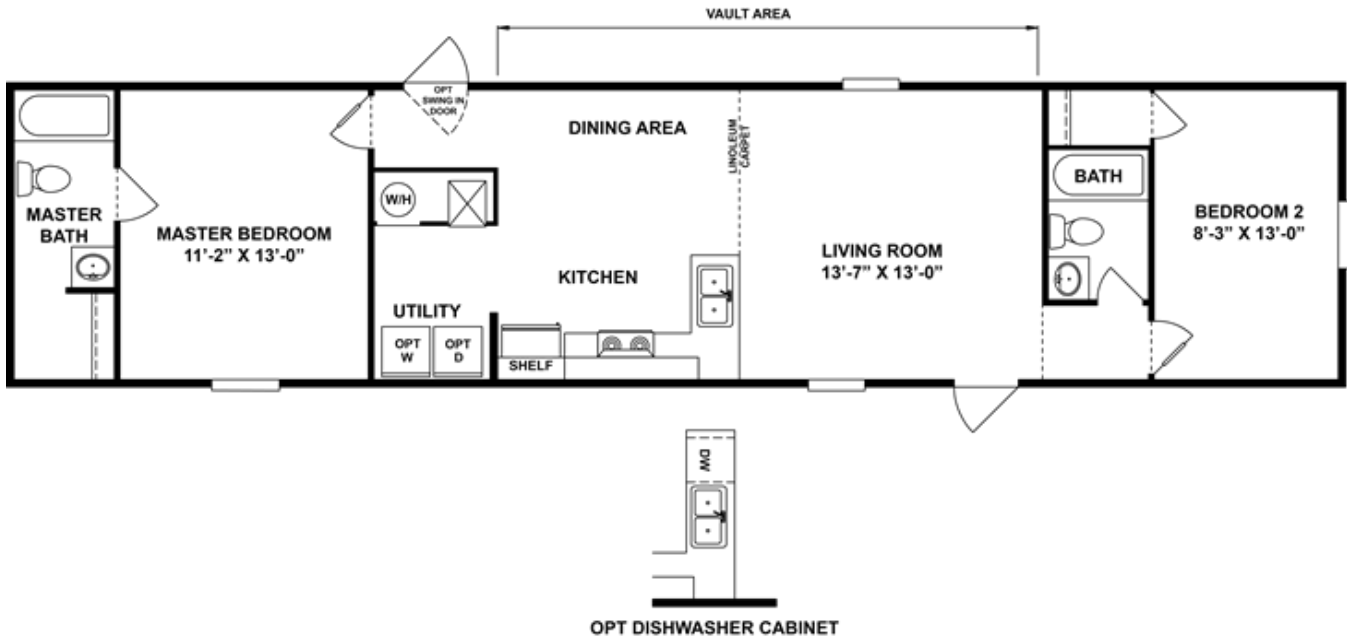

**DELIGHT** Model number: 36TRU14602AH17

2 beds • 2 baths • 840 sq.ft. • 14' width • 60' depth

Our home building facilities invest in continuous product and process improvements. Plans, dimensions, features, materials, specifications and availability are subject to change without notice or obligation. Renderings and floor plans are representative likenesses of our homes and may differ from the actual homes. We invite you to tour a Home Center near you and inspect the highest value in quality housing available or call (843) 538-2204 to speak with a Home Consultant. Copyright 2017, CMH. All rights reserved.